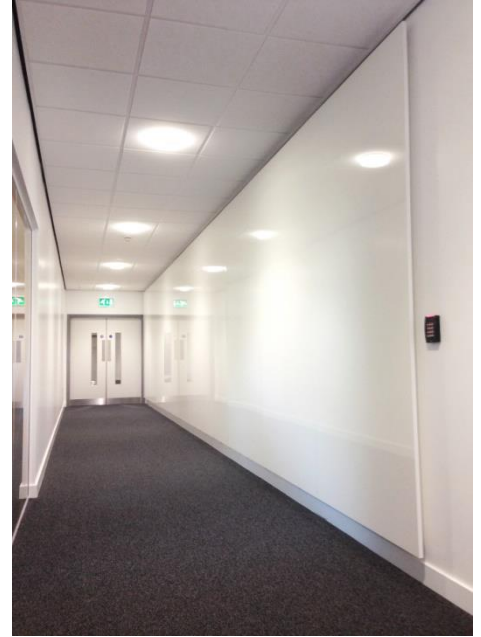

## **Magnetic Whiteboard Wall – Training Centre**

Our ThinkingWall panel system is ideal for creating a large magnetic whiteboard wall and this latest installation is one of the largest we have produced to date.

This magnetic whiteboard wall is part of a series of boards we fitted for a large training centre in the north of England. This ThinkingWall is 12 metres long by 2.6 metres high and although we have produced longer walls we believe this is the largest whiteboard surface area we have ever produced.

The ThinkingWall whiteboard is ideal for collaborative meetings and sessions where a large visual planning space is a key tool. Large groups can get together to quickly and easily sketch or write thoughts and ideas onto the board for discussion.

ThinkingWall is a modular system which allows multiple panels to be fitted together resulting a one continuous writing space with only very fine joining seams. This means we can create a magnetic whiteboard wall at almost any size.