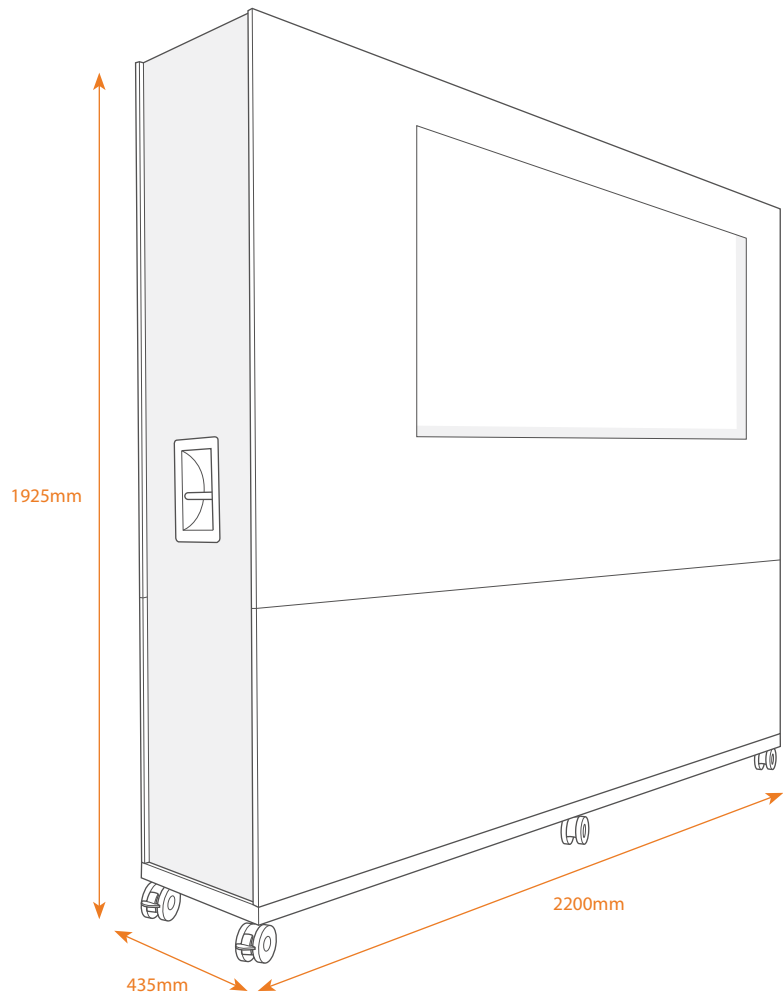

SPECIFICATION

Overall width: 2200mm
Overall height: 1925mm
Overall depth: 400mm

Custom width options available

Set on 6 twin wheel castors with high quality bearings to provide a stable footprint and secure stance.

Features a built in folding shelf and integrated USB, HDMI ports and 3 pin power extension cable for connecting AV equipment.

The stable footprint means there are no feet or extending wheels protruding from the base of the product therefore reducing potential trip hazards.

COLOURS & CUSTOMISATION

The end panels can be made in a wide range of colours and styles. Either matched to CMYK and Pantone references or custom printed with a bespoke design.

Cut out is made to suit the clients chosen screen size. We recommend using screens up to 55 inches.