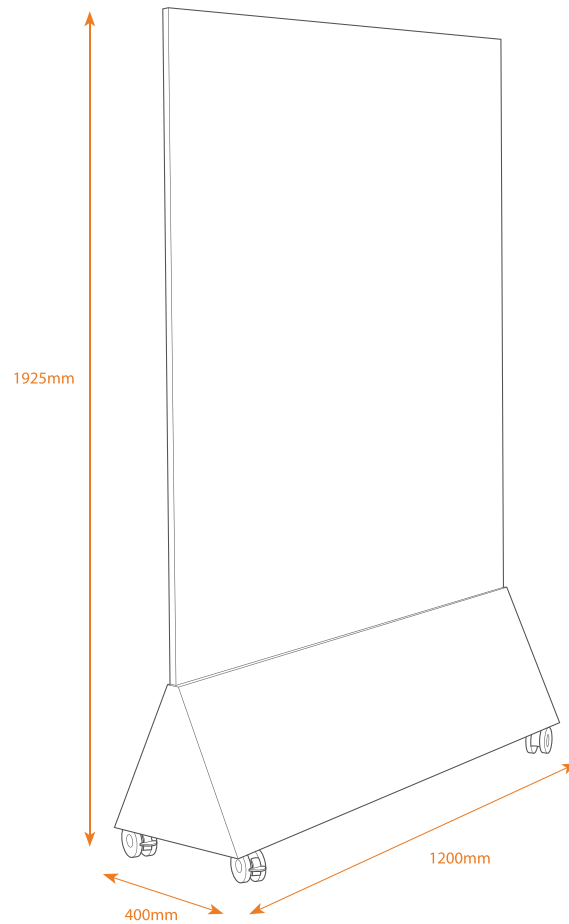

SPECIFICATION

Overall width: 1200mm
Overall height: 1925mm
Overall depth: 400mm

Custom width options available

Set on four lockable castors the ThinkingWall freestander is very stable and easy to move.

It has been specifically designed at a height to pass through doors or into passenger lifts without needing to be disassembled.

This makes it ideal for moving between office spaces, floors and meeting rooms helping facilitate collaborative working across a business.