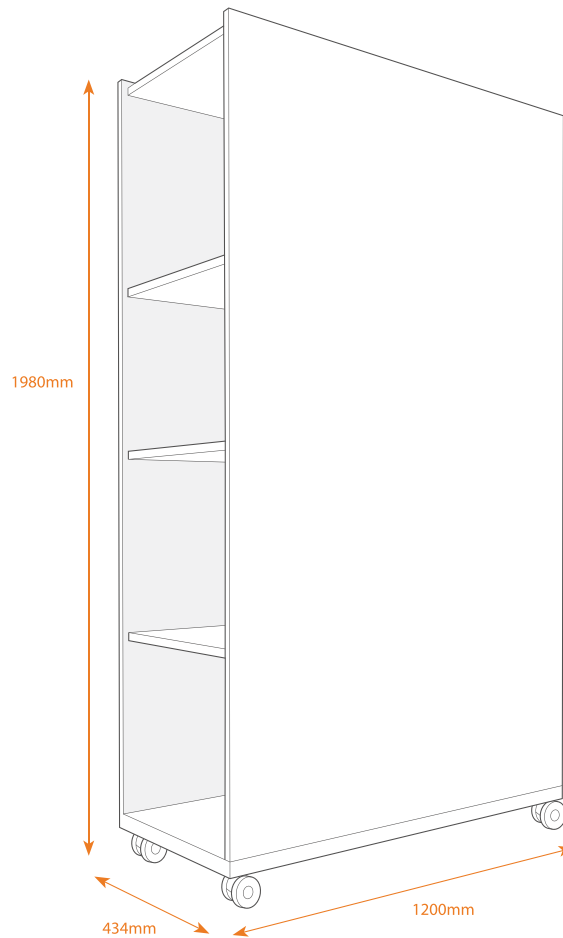

- Double sided writing area
- Spacious built in storage area
- Mobile and repositionable
- Adjustable shelves
- Contemporary frameless design

The large drywipe whiteboard faces to both sides of the ThinkingWall Stor offer a large writing area ideal for individual or group work sessions. It uses the same high quality drywipe and magnetic receptive surface as features in the rest of the ThinkingWall product range.

The addition of built in shelving makes the ThinkingWall Stor an ideal multi-functional all in one piece of furniture for a wide range of environments. The integrated storage reduces the need for additional furniture or shelving units to provide an all in one unit.

SPECIFICATION

Overall width: 2200mm
Overall height: 1925mm
Overall depth: 400mm

Custom width options available

Each end of the ThinkingWall Stor features 4 spacious storage areas with 2 adjustable shelves to vary the height depending on what is being stored.

The shelves are ideal for books, documents, box files and folders although they can also be used for more decorative items like plants to help brighten up a work area.

The four lockable castors make the ThinkingWall Stor easy to manoeuvre between different spaces or simply used to break up and larger open plan area to create smaller work zones.